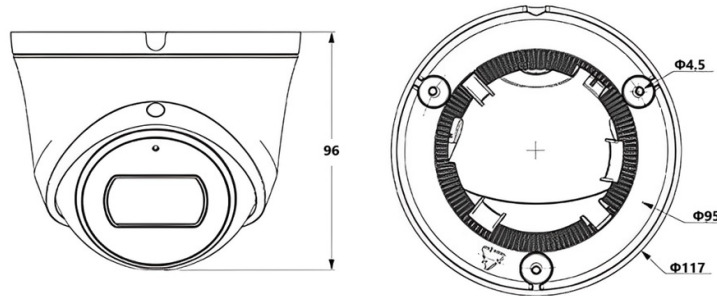

2MP FIXED COMPACT DOME CAMERA

ENC-HCD5F-30R-91

FEATURES

2.8 mm Fixed Lens
Smart IR Up to 30 m
ONVIF Profile (S, G, T)
Built-in Mic
PoE, IP67

SPECIFICATION

MODEL	Model No.	ENC-HCD5F-30R-91
	Type	2MP FIXED COMPACT DOME CAMERA
CAMERA	Image Sensor	1/2.8" CMOS Progressive 2.0 MegaPixel
	Day/Night	IR Cut Filter with Auto Switch
	Lens Type	Fixed
	Focal Length	2.8 mm
	Iris Type	Fixed Iris
	Digital Zoom	16x
	Lens Mount	M12
	Angle of View (H)	104.9°
	Angle of View (V)	56.5°
	Angle of View (D)	119.2°
	Angle Adjustment	Pan 0~340°, Tilt 0~75°, Rotate 0~360°
	Aperture	F1.6
	Electronic Shutter	1s ~ 1/100,000s, Auto/Manual
	Min. Illumination	Color: 0.001 lux @ F1.6 , B/W: 0 lux with IR
	AGC	Auto / Manual
	Digital Noise Reduction	3D DNR
	S/N Ratio	≥60 dB
Defog	Smart Defog	
WDR	120 dB	
Smart IR	Up to 30 m	
IR LEDs	2	
Illumination Distance	Up to 15 m	
White LEDs	2	
Wavelength	850 nm	

2MP FIXED COMPACT DOME CAMERA

ENC-HCD5F-30R-91

MODEL		ENC-HCD5F-30R-91
Type		2MP FIXED COMPACT DOME CAMERA
GENERAL	Power Supply	12V DC, PoE (802.3af)
	Max. Power Consumption	≤6 W (12V DC), ≤7 W (PoE)
	Working Temperature	-40°C ~ 65°C
	Working Humidity	≤95% RH (non-condensing)
	Ingress Protection	IP67
	Vandal Resistant	IK10 (Housing)
	Surge Protection	TVS4000V
	Reset Button	Supported
	Dimensions	Φ117x96 mm
Net Weight	0.39kg	

Dimension Unit : mm

ORDERING INFORMATION

Part Number	Description	Standard Quantity
ENC-HCD5F-30R-91	2MP Starlight IR IP H.265 Compact Dome Camera with 2.8mm Fixed Lens, PoE, SD Card Slot, Built-in Mic, 30m IR and 15m White Light Support	1
ENB-BTEW65	Wall Mount for Norden Lite Series Turret Camera	1
ENB-BTEJ67	Junction Box for Norden Fixed Lens Turret Camera	1
ENB-BTDV66	Pole Mount Bracket for Norden Turret Camera	1