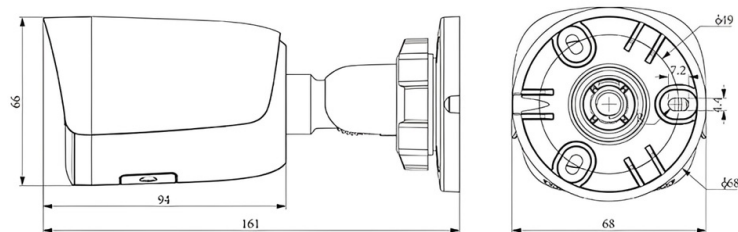

★Product specification and availability are subject to change without notice.

2MP FIXED BULLET CAMERA

ENC-HCB5F-30R-91

MODEL	Model No.	ENC-HCB5F-30R-91
	Type	2MP FIXED BULLET CAMERA
GENERAL	Power Supply	DC 12V, PoE (802.3af)
	Max. Power Consumption	≤6 W (12V DC), ≤7 W (PoE)
	Working Temperature	-40 °C ~ 65 °C
	Working Humidity	≤95% RH
	Ingress Protection	IP67
	Surge Protection	TVS4000V
	Reset Button	Supported
	Dimensions	161x68x66 mm
	Net Weight	0.47 kg

Dimension Unit : mm

ORDERING INFORMATION

Part Number	Description	Standard Quantity
ENC-HCB5F-30R-91	2MP Starlight IR IP H.265 Bullet Camera with 4mm (Optional 2.8 mm) Fixed Lens, PoE, SD Card Slot, Built-in Mic, 30m (upgradeable to 50 m) IR and 15 m White Light Support	1
ENB-BTUH66	Outer Corner Bracket for Norden Bullet Camera	1
ENB-BTEJ67	Junction Box for Norden Fixed Lens Mini Bullet Camera	1
ENB-BTUV66	Pole Mount Bracket for Norden Bullet Camera	1

PACKING INFORMATION

Part Number	Packing Mode	Gross weight(Kg)	Dimension(mm)
ENC-HCB5F-30R-91	Carton Box	0.3	215x95x120