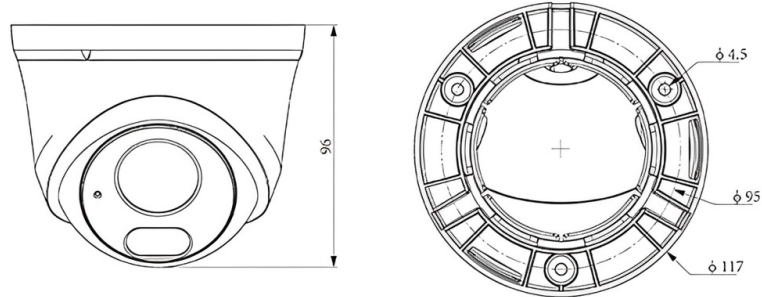

2MP FIXED COMPACT DOME CAMERA

ENV-HCD5F-30R-87

Dimension Unit : mm

ORDERING INFORMATION

Part Number	Description	Standard Quantity
ENV-HCD5F-30R-87	2MP IR IP H.265 Compact Dome Camera with 2.8mm Fixed Lens, PoE, SD Card Slot, WDR, Built-in Mic and 30m IR Support	1
ENB-BTEW65	Wall Mount for NordenLite Series Turret Camera	1
ENB-BTEJ67	Junction Box for Norden Fixed Lens Turret Camera	1
ENB-BTDV66	Pole Mount Bracket for Norden Turret Camera	1