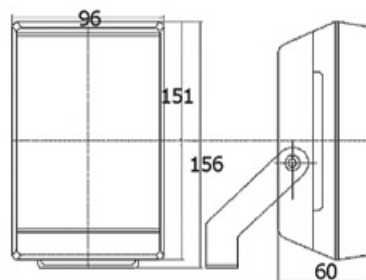

SPECIFICATION

MODEL	Model No.	ENI-G SERIES
	Type	IR ILLUMINATOR WITH IK10
GENERAL	Beam Angle	15° ~ 120°
	Beam IR Distance	150 ~ 30 m
	Day & Night	Auto / Manual
	Color	Black
	LED	12 pcs LED
	Wavelength	850nm
	Power Supply	12V DC
	Power Consumption	18W
	Working Temperature	-30 °C ~ 65 °C
	Ingress Protection	IP66
	Vandal Resistant	IK10
	Bracket	Wall Mount
	Material	Aluminium alloy
Dimensions	156 x 96 x 60 mm	
Net Weight	0.82 kg	
INSTALLATION	Power	The power and LED panel wires must both be pointing downward to prevent water incursion
	Earthing	Lighting safety precautions must be taken and power wires must be grounded
	Settings	Modify the bolt of brightness, sensor and time, gently
	Installation	Professional electricians or quality technicians should install and adjust
	Caution	Before opening the casing, disconnect the power supply

Dimension Unit : mm