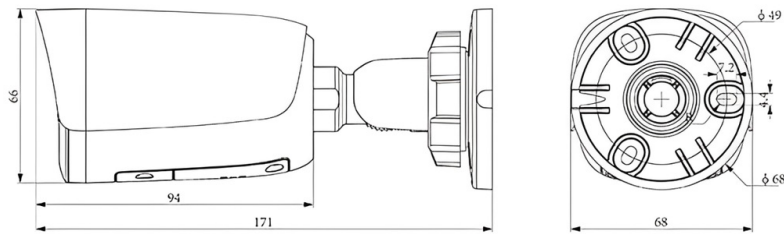

★Product specification and availability are subject to change without notice.

8MP FIXED BULLET CAMERA

ENC-HBUAF-50R-86

MODEL		ENC-HBUAF-50R-86
Type		8MP FIXED BULLET CAMERA
GENERAL	Power Supply	DC 12V, PoE (802.3af)
	Max. Power Consumption	≤7 W (12V), ≤8.5 W (PoE)
	Working Temperature	-40 °C ~ 65 °C
	Working Humidity	≤95% RH
	Ingress Protection	IP67
	Vandal Resistant	IK10 (Housing)
	Surge Protection	TVS4000V
	Reset Button	Supported
	Dimensions	171×68×66 mm
	Net Weight	0.52kg

Dimension Unit : mm

ORDERING INFORMATION

Part Number	Description	Standard Quantity
ENC-HBUAF-50R-86 (With 2.8 mm Fixed Lens)	8MP Lowlight IR IP H.265 Early Warning Bullet Camera with 2.8 mm Fixed Lens, PoE, WDR, SD Card Slot, Built-in Mic, Built-in Speaker, 50 m IR and 15 m Warm Light Support	1
ENC-HBUAF-50R-86 (With 4 mm Fixed Lens)	8MP Lowlight IR IP H.265 Early Warning Bullet Camera with 4 mm Fixed Lens, PoE, WDR, SD Card Slot, Built-in Mic, Built-in Speaker, 50 m IR and 15 m Warm Light Support	
ENB-BTEJ67	Junction Box for Norden Fixed Lens Turret Camera and Fixed Lens Mini Bullet Camera	1
ENB-BTUV66	Pole Mount Bracket for Norden Bullet Camera	1
ENB-BTUH66	Outer Corner Bracket for Norden Bullet Camera	1

PACKING INFORMATION

Part Number	Packing Mode	Gross weight(Kg)	Dimension(mm)
ENC-HBUAF-50R-86	Carton Box	0.73	195x95x105