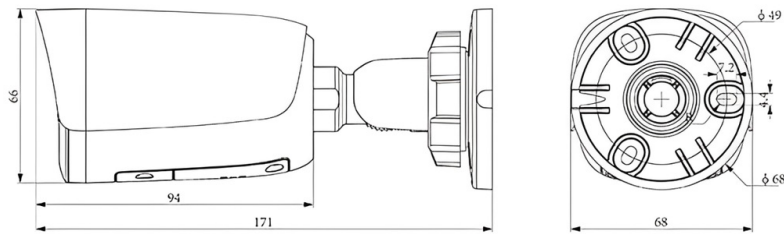

★Product specification and availability are subject to change without notice.

8MP FIXED BULLET CAMERA

ENC-HBUAF-50R-86

MODEL		ENC-HBUAF-50R-86
Type		8MP FIXED BULLET CAMERA
GENERAL	Power Supply	12V DC, PoE (802.3af)
	Max. Power Consumption	≤7 W (12V), ≤8.5 W (PoE)
	Working Temperature	-40 °C ~ 65 °C
	Working Humidity	≤95% RH
	Ingress Protection	IP67
	Vandal Resistant	IK10 (Housing)
	Surge Protection	TVS4000V
	Reset Button	Supported
	Dimensions	171×68×66 mm
	Net Weight	0.52 kg

Dimension Unit : mm

ORDERING INFORMATION

Part Number	Description	Standard Quantity
ENC-HBUAF-50R-86 (With 2.8 mm Fixed Lens)	8MP Lowlight IR IP H.265 Early Warning Bullet Camera with 2.8 mm Fixed Lens, PoE, WDR, SD Card Slot, Built-in Mic, Built-in Speaker, 50 m IR and 15 m Warm Light Support	1
ENC-HBUAF-50R-86 (With 4 mm Fixed Lens)	8MP Lowlight IR IP H.265 Early Warning Bullet Camera with 4 mm Fixed Lens, PoE, WDR, SD Card Slot, Built-in Mic, Built-in Speaker, 50 m IR and 15 m Warm Light Support	1
ENB-BTEJ67	Junction Box for Norden Fixed Lens Mini Bullet Camera	1
ENB-BTUV66	Pole Mount Bracket for Norden Bullet Camera	1
ENB-BTUH66	Outer Corner Bracket for Norden Bullet Camera	1

PACKING INFORMATION

Part Number	Packing Mode	Gross weight(Kg)	Dimension(mm)
ENC-HBUAF-50R-86	Carton Box	0.73	195x95x105