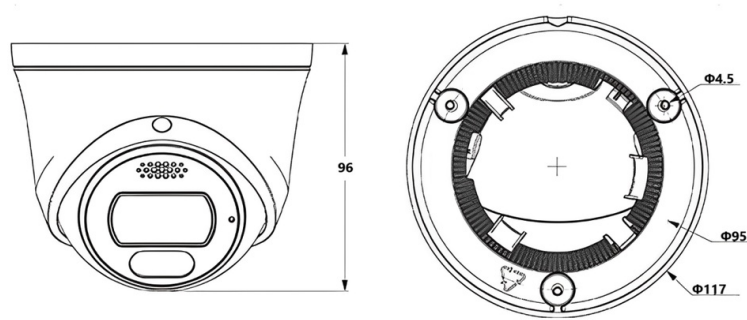

★Product specification and availability are subject to change without notice.

5MP FIXED COMPACT DOME CAMERA

ENC-HCD8F-30R-86

MODEL	Model No.	ENC-HCD8F-30R-86
	Type	5MP FIXED COMPACT DOME CAMERA
GENERAL	Power Supply	12V DC, PoE (802.3af)
	Max. Power Consumption	≤6.5 W (12V DC), ≤8 W (PoE)
	Working Temperature	-40 °C ~ 65 °C
	Working Humidity	≤95% RH (non-condensing)
	Ingress Protection	IP67
	Vandal Resistant	IK10 (Housing)
	Surge Protection	TVS4000V
	Reset Button	Supported
	Dimensions	Φ117x96 mm
	Net Weight	0.5kg

Dimension Unit : mm

ORDERING INFORMATION

Part Number	Description	Standard Quantity
ENC-HCD8F-30R-86	5MP Lowlight IR IP H.265 Early Warning Compact Dome Camera with 2.8mm Fixed Lens, PoE, WDR, SD Card Slot, Built-in Mic, Built-in Speaker, 30 m IR and 15 m Warm Light Support	1
ENB-BTEJ67	Junction Box for Norden Fixed Lens Turret Camera	1
ENB-BTDW65	Wall Mount Bracket for Norden Turret Camera (Plastic)	1
ENB-BTDV66	Pole Mount Bracket for Norden Turret Camera	1