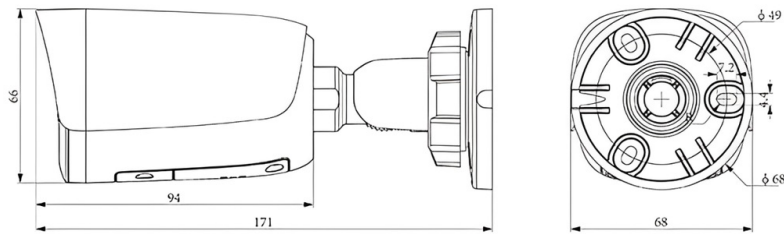

★Product specification and availability are subject to change without notice.

5MP FIXED BULLET CAMERA

ENC-HBU8F-50R-86

MODEL		ENC-HBU8F-50R-86
Type		5MP FIXED BULLET CAMERA
GENERAL	Power Supply	12V DC, PoE (IEEE 802.3af)
	Max. Power Consumption	≤6.5 W (12V), ≤8 W (PoE)
	Working Temperature	-40 °C ~ 65 °C
	Working Humidity	≤95% RH
	Ingress Protection	IP67
	Vandal Resistant	IK10 (Housing)
	Surge Protection	TVS4000V
	Reset Button	Supported
	Dimensions	171×68×66 mm
	Net Weight	0.52kg

Dimension Unit : mm

ORDERING INFORMATION

Part Number	Description	Standard Quantity
ENC-HBU8F-50R-86 (With 2.8 mm Lens)	5MP Lowlight IR IP H.265 Early Warning Bullet Camera with 2.8mm Fixed Lens, PoE, WDR, SD Card Slot, Built-in Mic, Built in Speaker, 50 m IR and 15 m Warm Light Support	1
ENC-HBU8F-50R-86 (With 4 mm Lens)	5MP Lowlight IR IP H.265 Early Warning Bullet Camera with 4 mm Fixed Lens, PoE, WDR, SD Card Slot, Built-in Mic, Built in Speaker, 50 m IR and 15 m Warm Light Support	1
ENB-BTEJ67	Junction Box for Norden Fixed Lens Mini Bullet Camera	1
ENB-BTUV66	Pole Mount Bracket for Norden Bullet Camera	1
ENB-BTUH66	Outer Corner Bracket for Norden Bullet Camera	1

PACKING INFORMATION

Part Number	Packing Mode	Gross weight(Kg)	Dimension(mm)
ENC-HBU8F-50R-86	Carton Box	0.73	195x95x105

★Product specification and availability are subject to change without notice.