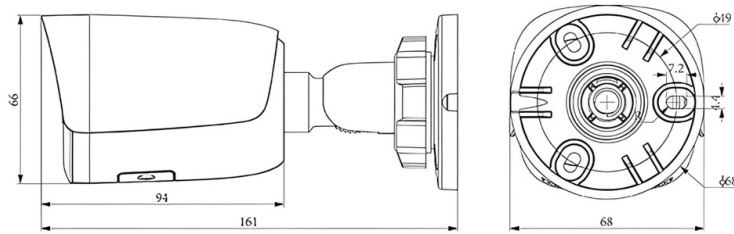

5MP FIXED BULLET CAMERA

ENC-HCB8F-50R-92

MODEL		ENC-HCB8F-50R-92
Type		5MP FIXED BULLET CAMERA
GENERAL	Power Supply	12V DC, PoE (IEEE 802.3af)
	Max. Power Consumption	≤6.5 W (12V DC), ≤7 W (PoE)
	Working Temperature	-40 °C ~ 65 °C
	Working Humidity	≤95% RH (non-condensing)
	Ingress Protection	IP67
	Vandal Resistant	IK10 (Housing)
	Surge Protection	TVS4000V
	Reset Button	Supported
	Dimensions	161x68x66 mm
	Net Weight	0.31 Kg

Dimension Unit : mm

ORDERING INFORMATION

Part Number	Description	Standard Quantity
ENC-HCB8F-50R-92	5MP Starlight IR IP H.265 Compact Bullet Camera with 4mm (Optional 2.8 mm) Fixed Lens, PoE, WDR, SD Card Slot, Built-in Mic and 50m IR Support	1
ENB-BTEJ67	Junction Box for Norden Fixed Lens Fixed Lens Mini Bullet Camera	1
ENB-BTUH66	Outer Corner Bracket for Norden Bullet Camera	1
ENB-BTUV66	Pole Mount Bracket for Norden Bullet Camera	1

PACKING INFORMATION

Part Number	Packing Mode	Gross weight(Kg)	Dimension(mm)
ENC-HCB8F-50R-92	Carton Box	0.47	195x195x105