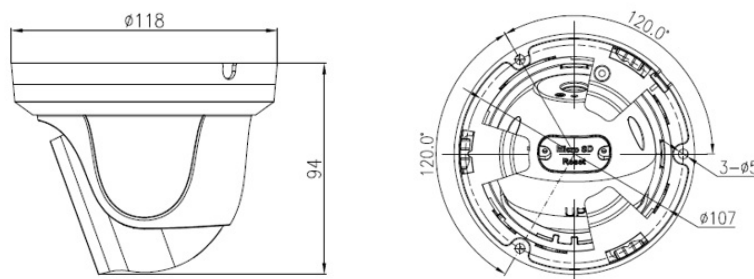

★Product specification and availability are subject to change without notice.

4MP FIXED DOME CAMERA

ENC-HCD7F-00R-67

Dimension Unit : mm

ORDERING INFORMATION

Part Number	Description	Standard Quantity
ENC-HCD7F-00R-67	4MP H.265 Full Color Compact Dome Camera with 4mm Lens, WDR, PoE, SD Card Slot , Built-in Mic, Smart Analytics and 30m Illumination Distance Support	1
ENB-BCDJ64	Junction Box for Norden Dome Camera	1
ENB-BCDQ64	Pendant Cap for Norden Dome Camera	1
ENB-BCDP66	Pendant Mount for Norden Dome Camera	1
ENB-BCDW66	Wall Mount for Norden Dome Camera	1
ENB-BCDV66	Pole Mount for Norden Dome Camera	1
ENB-BCDH66	Corner Mount for Norden Dome Camera	1