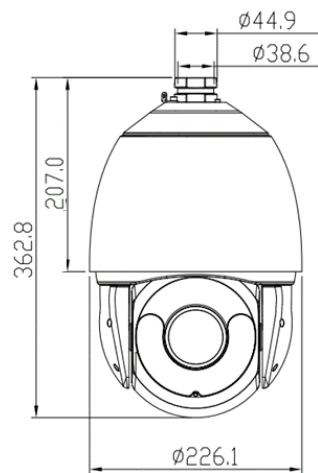

Dimension Unit : mm

2MP PTZ DOME CAMERA

ENC-HHP5Z-200R-70

ORDERING INFORMATION

Part Number	Description	Standard Quantity
ENC-HHP5Z-200R-70 (With 5.7 ~ 216.6 mm Lens, 200m Smart IR and P Iris)	2MP 60FPS IR IP H.265 High Speed Dome Camera with 38X Optical Zoom, PoE++ ,SD Card Slot , WDR , Smart Analytics and 200m IR Support	1
ENC-HHP5Z-200R-70 (With 6 ~ 228 mm Lens, 200m Smart IR and P Iris)	2MP 60FPS IR IP H.265 High Speed Dome Camera with 38X Optical Zoom, PoE++ ,SD Card Slot , WDR , Smart Analytics and 200m IR Support	1
ENC-HHP5Z-200R-70 (With 5.7 ~ 216.6 mm Lens, 200m Smart IR and DC Iris)	2MP 60FPS IR IP H.265 High Speed Dome Camera with 38X Optical Zoom, PoE++ ,SD Card Slot , WDR , Smart Analytics and 200m IR Support	1
ENC-HHP5Z-200R-70 (With 6 ~ 228 mm Lens, 200m Smart IR and DC Iris)	2MP 60FPS IR IP H.265 High Speed Dome Camera with 38X Optical Zoom, PoE++ ,SD Card Slot , WDR , Smart Analytics and 200m IR Support	1
ENC-HHP5Z-200R-70 (With 5.7 ~ 216.6 mm Lens, 250m Smart IR and P Iris)	2MP 60FPS IR IP H.265 High Speed Dome Camera with 38X Optical Zoom, PoE++ ,SD Card Slot , WDR , Smart Analytics and 250m IR Support	1
ENC-HHP5Z-200R-70 (With 6 ~ 228 mm Lens, 250m Smart IR and P Iris)	2MP 60FPS IR IP H.265 High Speed Dome Camera with 38X Optical Zoom, PoE++ ,SD Card Slot , WDR , Smart Analytics and 250m IR Support	1
ENC-HHP5Z-200R-70 (With 5.7 ~ 216.6 mm Lens, 250m Smart IR and DC Iris)	2MP 60FPS IR IP H.265 High Speed Dome Camera with 38X Optical Zoom, PoE++ ,SD Card Slot , WDR , Smart Analytics and 250m IR Support	1
ENC-HHP5Z-200R-70 (With 6 ~ 228 mm Lens, 250m Smart IR and DC Iris)	2MP 60FPS IR IP H.265 High Speed Dome Camera with 38X Optical Zoom, PoE++ ,SD Card Slot , WDR , Smart Analytics and 250m IR Support	1
ENB-BCPW66	Wall Mount Bracket for Norden PTZ Camera	1
ENB-BCPP67	Pendant Mount Bracket for Norden PTZ Camera	1
ENB-BCPH66	Corner Mount Bracket for Norden PTZ Camera	1
ENB-BCPV66	Pole Mount Bracket for Norden PTZ Camera	1
ENB-BCPJ66	Junction Box for Norden PTZ Camera	1