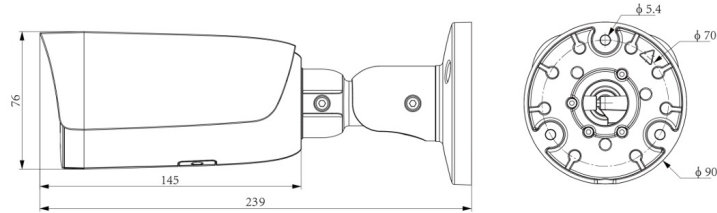

5MP MOTORIZED BULLET CAMERA

ENC-HBU8M-60R-92

Dimension Unit : mm

ORDERING INFORMATION

Part Number	Description	Standard Quantity
ENC-HBU8M-60R-92	5MP Starlight IR IP H.265 Bullet Camera with 2.7-13.5mm Motorized Lens, PoE, WDR, SD Card Slot and 60m IR Support	1
ENB-BTEJ67	Junction Box for Norden Fixed Lens Mini Bullet Camera	1
ENB-BTUV66	Pole Mount Bracket for Norden Bullet Camera	1

PACKING INFORMATION

Part Number	Packing Mode	Gross weight(Kg)	Dimension(mm)
ENC-HBU8M-60R-92	Carton Box	1.2	280x125x140