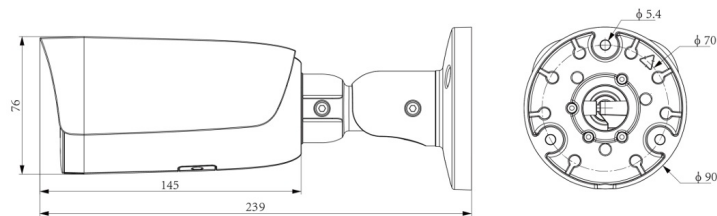

★Product specification and availability are subject to change without notice.

5MP MOTORIZED BULLET CAMERA

ENC-HBU8M-60R-92

MODEL	Model No.	ENC-HBU8M-60R-92
	Type	5MP MOTORIZED BULLET CAMERA
GENERAL	Power Supply	12V DC, PoE (IEEE 802.3af)
	Max. Power Consumption	≤8 W (12V DC), ≤9 W (PoE)
	Working Temperature	-40°C ~ 65°C
	Working Humidity	≤95% RH (non-condensing)
	Ingress Protection	IP67
	Vandal Resistant	IK10 (Housing)
	Surge Protection	TVS4000V
	Reset Button	Supported
	Dimensions	239x90x76 mm
	Net Weight	0.93 kg

Dimension Unit : mm

ORDERING INFORMATION

Part Number	Description	Standard Quantity
ENC-HBU8M-60R-92	5MP Starlight IR IP H.265 Bullet Camera with 2.7-13.5mm Motorized Lens, PoE, WDR, SD Card Slot and 60m IR Support	1
ENB-BTEJ67	Junction Box for Norden Fixed Lens Mini Bullet Camera	1
ENB-BTUV66	Pole Mount Bracket for Norden Bullet Camera	1

PACKING INFORMATION

Part Number	Packing Mode	Gross weight(Kg)	Dimension(mm)
ENC-HBU8M-60R-92	Carton Box	1.2	280x125x140