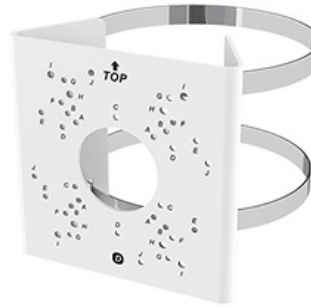

# POLE MOUNT BRACKET

### FEATURES

Stainless Steel Construction

Max. Load Support up to 8 Kg

Pole Mount Bracket for Bullet Camera

### SPECIFICATION

MODEL	Model No.	ENB-BCUV67
	Type	POLE MOUNT BRACKET
GENERAL	Construction	Cold Rolled Sheet, Stainless Steel
	Color	White
	Hoop Diameter	130 ~ 152 mm
	Max. Load Support	8 Kg
	Dimensions	121x120x52 mm
	Weight	0.5 Kg