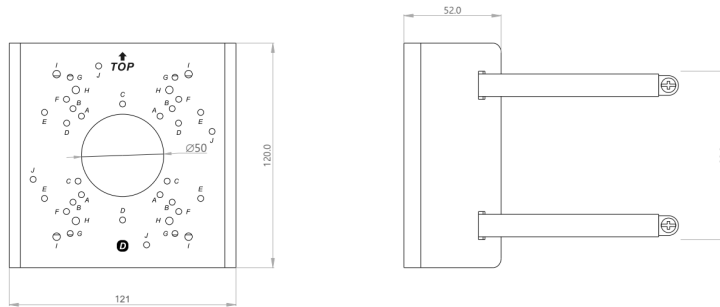

### FEATURES

Stainless Steel Construction

Max. Load Support up to 8 Kg

Pole Mount Bracket for Bullet Camera

### SPECIFICATION

MODEL	Model No.	ENB-BCUV67
	Type	POLE MOUNT BRACKET
GENERAL	Construction	Cold Rolled Sheet, Stainless Steel
	Color	White
	Hoop Diameter	130 ~ 152 mm
	Max. Load Support	8 Kg
	Dimensions	121x120x52 mm
	Weight	0.5 Kg

Dimension Unit : mm