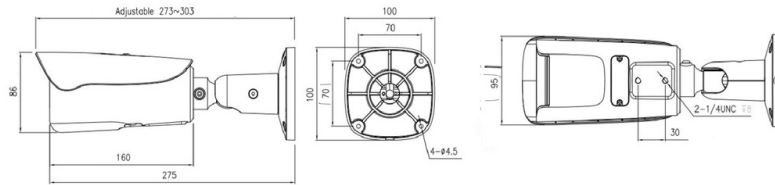

★Product specification and availability are subject to change without notice.

2MP LOWLIGHT BULLET CAMERA

ENC-HBU5M-60R-65

MODEL		ENC-HBU5M-60R-65
Type		2MP LOWLIGHT BULLET CAMERA
GENERAL	Power Supply	12V DC , PoE (IEEE 802.3af)
	Max. Power Consumption	≤9.5 W
	Working Temperature	-40 °C ~ 65 °C
	Working Humidity	≤95% RH
	Casing	Metal
	Ingress Protection	IP67
	Vandal Resistant	IK10 (Housing)
	Surge Protection	TVS4000V
	Reset Button	Supported
	Dimensions	Adjustable (273~303)x100x100 mm
Net Weight	1.2 Kg	

Dimension Unit : mm

ORDERING INFORMATION

Part Number	Description	Standard Quantity
ENC-HBU5M-60R-65	2MP Lowlight IR IP H.265 Bullet Camera with 2.7 to 13.5 mm Motorized Lens, PoE, SD card slot, WDR, Smart Analytics, Built-in Mic and 60m IR support	1
ENB-BCUJ66	Junction Box for Norden Bullet Camera	1
ENB-BCUV67	Pole Mount Bracket for Norden Bullet Camera	1