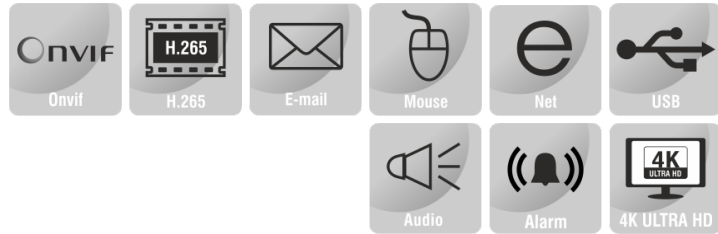

128CH EMBEDDED NETWORK VIDEO RECORDER

ENR-24128-N-USK

FEATURES

- 128 Channel input
- Support Enhanced (H.265, H.264), H.264, H.264 Video Formats
- 24 SATA Hot Swappable HDDs Bays
- HDMI and VGA simultaneous output
- Support RAID (0/1/5/6/10/50/60)
- eSATA Interface
- ONVIF Profile (S, G, T)
- N+M Hot Standby

SPECIFICATION

MODEL	Model No.	ENR-24128-N-USK
	Type	128CH EMBEDDED NETWORK VIDEO RECORDER
VIDEO & AUDIO	Video Input	128-Ch
	Incoming Bandwidth	800 Mbps
	Outgoing Bandwidth	400 Mbps
	HDMI/VGA Output	HDMI 1: 3840x2160, 2560x1600, 2560x1440, 1920x1080, 1440x900, 1366x768, 1280x800, 1280x720, 1024x768, 800x600 HDMI 2/ VGA 1: 1920x1080, 1440x900, 1366x768, 1280x800, 1280x720, 1024x768, 800x600
	Audio I/O	1-ch Input (3.5mm)/ 1-ch Output (3.5mm)
	Two way Audio	Supported
	Screen Split	HDMI1/VGA1: 1/2/3/4/5/6/7/8/9/10/12/13/16/20A/20B/25/32/36/40/64/80 HDMI2: 1/2/3/4/5/6/7/8/9/10/12/13/16/20A/20B/25/32/36/40/64/80
	Video Encryption	Supported
OSD Type	Title, Week, Date, Time, Text with different colors and adaptable sizes	
DECODING	Video Compression	Enhanced (H.265, H.264), H.265, H.264
	Video Bit Rate	32kbps ~ 16Mbps (per channel)
	Bit Rate Type	CBR, VBR
	Audio Compression	G.711A/G.711U, AAC
	Audio Bit Rate	8 ~ 48 kbps
	Recording Resolution	16MP/12MP/8MP/6MP/5MP/4MP/3MP/1080P/UXGA/720P/VGA/4CIF/DCIF/2CIF/CIF/QCIF
	Recording Mode	Continuous, Manual, Event (Pre/Post, Motion etc.), Schedule, ANR, Record interval by time/size
	Pre/Post Record Time	Pre (5~60 sec); Post (10~600 sec)
Fisheye De-warping	N/A	