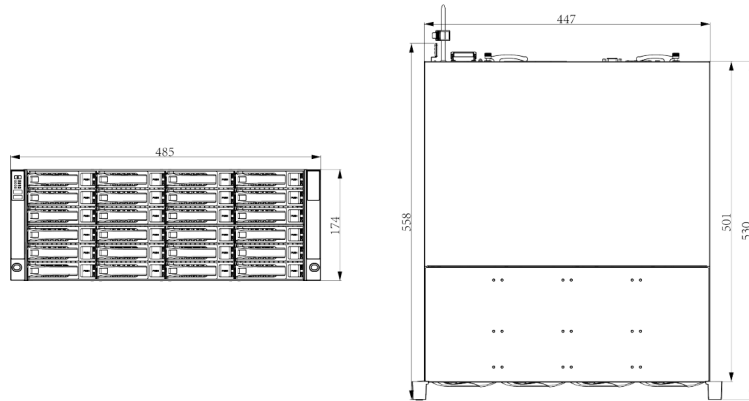

★Product specification and availability are subject to change without notice.

128CH EMBEDDED NETWORK VIDEO RECORDER

ENR-24128-N-USK

Dimension Unit : mm

ORDERING INFORMATION

Part Number	Description	Standard Quantity
ENR-24128-N-USK	128Ch Embedded Network Video Recorder with 24 Hot Swappable HDD Bays Supports 4K Cameras, HDMI, VGA, RAID and ONVIF	1

PACKING INFORMATION

Part Number	Packing Mode	Gross weight(Kg)	Dimension(mm)
ENR-24128-N-USK	Carton Box	20	780x710x174.5