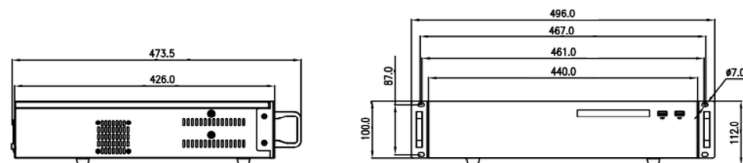

Dimension Unit : mm

ORDERING INFORMATION

Part Number	Description	Standard Quantity
ENR-08064-N-FRK	64 Ch Embedded Network Video Recorder with 8 HDD Bays Supports 4K Cameras, RAID, HDMI, VGA and ONVIF	1

★Product specification and availability are subject to change without notice.