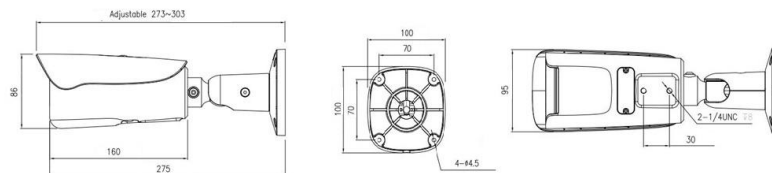

★Product specification and availability are subject to change without notice.

★★Customizable based on project

8MP LOWLIGHT BULLET CAMERA

ENC-HBUAM-60R-69

MODEL	Model No.	ENC-HBUAM-60R-69
	Type	8MP LOWLIGHT BULLET CAMERA
GENERAL	Power Supply	12V DC , PoE (IEEE 802.3af)
	Max. Power Consumption	≤10.5 W
	Working Temperature	-40 °C ~ 65 °C
	Working Humidity	≤95% RH
	Ingress Protection	IP67
	Vandal Resistant	IK10(Housing)
	Surge Protection	TVS4000V
	Reset Button	Supported
	Dimensions	303x100x100 mm
	Net Weight	1.2 Kg

Dimension Unit : mm

ORDERING INFORMATION

Part Number	Description	Standard Quantity
ENC-HBUAM-60R-69	8MP Lowlight IR IP H.265 Bullet camera with 2.7 to 13.5mm Motorized Lens, PoE, SD card slot, WDR, Smart Analytics and 60m IR support	1
ENB-BCUJ66	Junction Box for Norden Bullet Camera	1
ENB-BCUV67	Pole Mount Bracket for Norden Bullet Camera	1