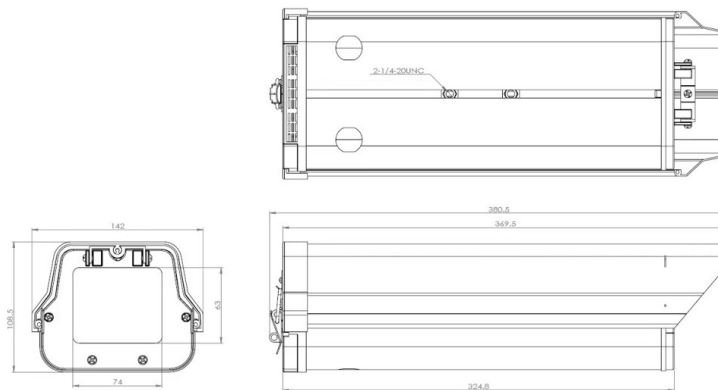

SPECIFICATION

MODEL	Model No.	ENH-BCA6600R
	Type	HOUSING FOR BOX CAMERA
GENERAL	Material	Aluminium Alloy
	Ingress Protection	IP66
	Vandal Resistant	IK10
	Built-in Heater & Fan	Supported (Optional)
	Color	Rice White
	Dimensions (L x W x H)	Inner: 300x105x80 mm Outer: 380.5x142x108.5 mm
	Window size	74x63 mm
Weight	0.98 Kg	

Dimension Unit : mm

ORDERING INFORMATION

Part Number	Description	Standard Quantity
ENH-BCA6600R	Aluminium Housing for Norden Box Camera with IP66 rating	1
ENB-BCW67	Wall Mount Bracket for Norden Box Camera Housing	1

PACKING INFORMATION

Part Number	Packing Mode	Gross weight(Kg)	Dimension(mm)
ENH-BCA6600R	Carton Box	-	-