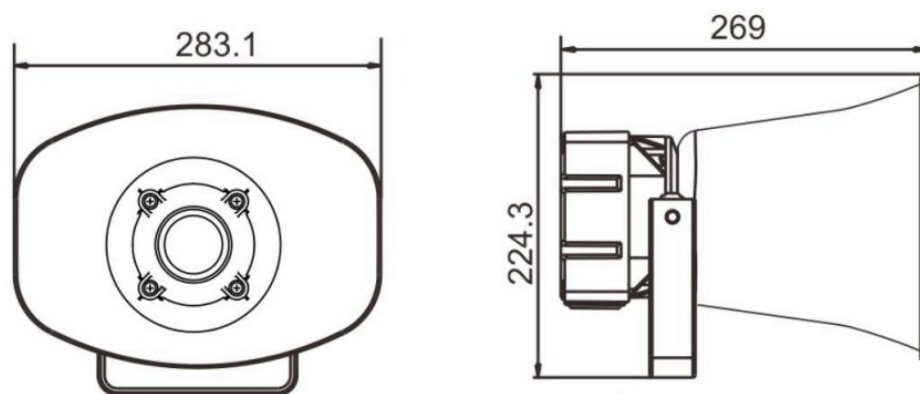

# IP/SIP POE HORN SPEAKER

IP Rating	IP65
Operating Temperature	-20°C~+50°C
Operating Humidity	10%~90% RH non-condensing
Body Material	ABS Composite Plastic
Housing Material	Surface-Treated Steel Plate
Weight	2 Kg
Dimensions	283.1x269x224.3mm

### DIMENSION