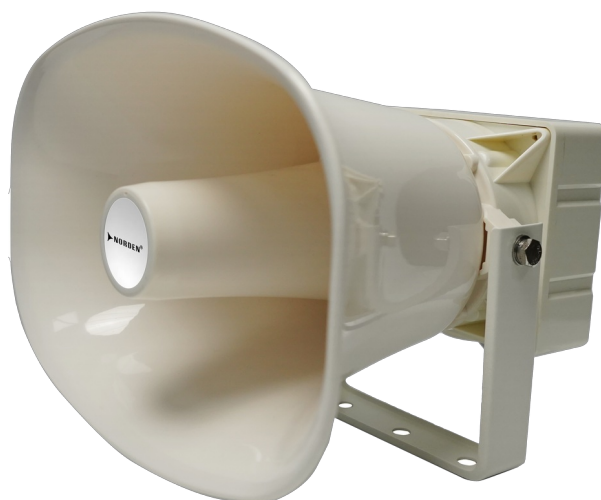

# IP/SIP POE HORN SPEAKER

IP BASED PA SYSTEM

## DESCRIPTION

The NVS-IP100015SP IP/SIP PoE Horn Speaker is a SIP-compliant, multicast-enabled network audio device designed for public address and alerting. It supports standard network protocols for seamless integration with SIP-based VoIP systems. Ideal for industrial sites, prisons, parks, rural areas, and other locations requiring minimal cabling.

## FEATURES

- ⦿ Dual-core ARM+DSP; G.711a/u & G.722 codec support
- ⦿ 10-channel multicast paging; SIP resource-saving
- ⦿ SIP & ONVIF compatible (Yeastar, Asterisk, Cisco)
- ⦿ BGM, alarms, emergency via NORDEN system
- ⦿ Auto volume adjust (ambient noise-based)
- ⦿ Inbuilt Class D Amplifier
- ⦿ PoE/PoE+, remote management, two-way SIP audio

# IP/SIP POE HORN SPEAKER

IP Rating	IP65
Operating Temperature	-20°C~+50°C
Operating Humidity	10%~90% RH non-condensing
Body Material	ABS Composite Plastic
Housing Material	Surface-Treated Steel Plate
Weight	2 Kg
Dimensions	283.1x269x224.3mm