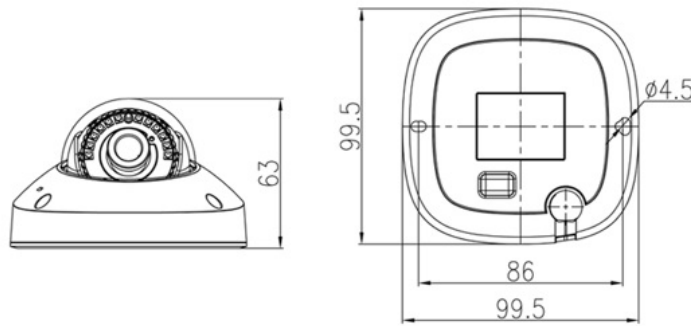

★Product specification and availability are subject to change without notice.

2MP FIXED COMPACT DOME CAMERA

ENV-HCD5F-15R-65

MODEL		ENV-HCD5F-15R-65
Type		2MP FIXED COMPACT DOME CAMERA
GENERAL	Power Supply	12V DC , PoE (IEEE 802.3af)
	Max. Power Consumption	≤6 W
	Working Temperature	-40 °C ~ 65°C
	Working Humidity	≤95% RH (non-condensing)
	Ingress Protection	IP67
	Surge Protection	TVS4000V
	Reset Button	Supported
	Dimensions	99.5 × 99.5 × 63 mm
Net Weight		0.38 Kg

Dimension Unit : mm

ORDERING INFORMATION

Part Number	Description	Standard Quantity
ENV-HCD5F-15R-65	2MP H.265 IR IP Compact Dome Camera with 2.8mm Lens, WDR, PoE, SD Card Slot , Built-in Mic, Smart Analytics and 15m IR Support	1
ENB-BCDJ65	Junction Box for Norden Dome Camera	1
ENB-BCDQ65	Pendant Cap for Norden Dome Camera	1
ENB-BCDP66	Pendant Mount for Norden Dome Camera	1
ENB-BCDW66	Wall Mount for Norden Dome Camera	1
ENB-BCDV66	Pole Mount for Norden Dome Camera	1
ENB-BCDH66	Corner Mount for Norden Dome Camera	1