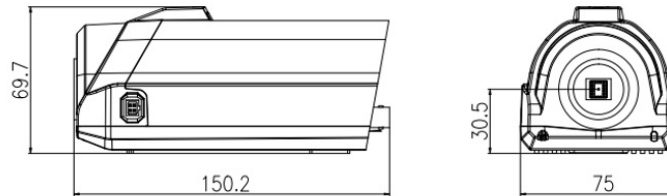

# 12MP BOX CAMERA

ENC-HBLCO-00R-65

Dimension Unit : mm