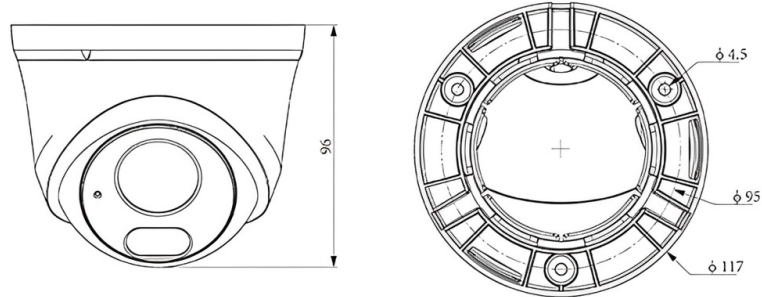

4MP FIXED COMPACT DOME CAMERA

ENC-HCD7F-30R-90

Dimension Unit : mm

ORDERING INFORMATION

Part Number	Description	Standard Quantity
ENC-HCD7F-30R-90	4MP Starlight IR IP H.265 Compact Dome Camera with 2.8mm Fixed Lens, PoE, SD Card Slot, Built-in Mic and 30m IR Support	1
ENB-BTEW65	Wall Mount for Norden Lite Series Turret Camera	1
ENB-BTEJ67	Junction Box for Norden Fixed Lens Turret Camera	1
ENB-BTDV66	Pole Mount Bracket for Norden Turret Camera	1