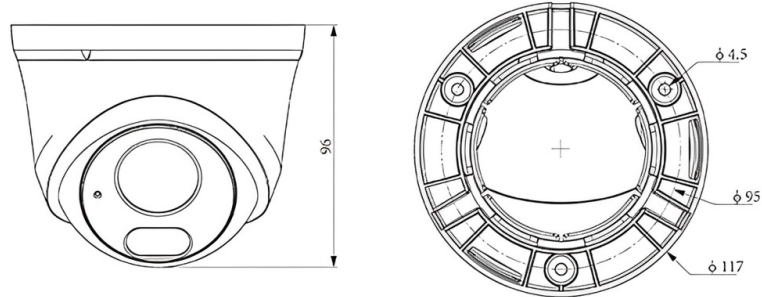

2MP FIXED COMPACT DOME CAMERA

ENV-HCD5F-30R-87

Dimension Unit : mm

ORDERING INFORMATION

Part Number	Description	Standard Quantity
ENV-HCD5F-30R-87	2MP IR IP H.265 Compact Dome Camera with 2.8mm Fixed Lens, PoE, SD Card Slot, WDR, Built-in Mic and 30m IR Support	1
ENB-BTEW65	Wall Mount for Norden Lite Series Turret Camera	1
ENB-BTEJ67	Junction Box for Norden Fixed Lens Turret Camera	1
ENB-BTDV66	Pole Mount Bracket for Norden Turret Camera	1

PACKING INFORMATION

Part Number	Packing Mode	Gross weight(Kg)	Dimension(mm)
ENV-HCD5F-30R-87	Carton Box	0.42	140x140x120