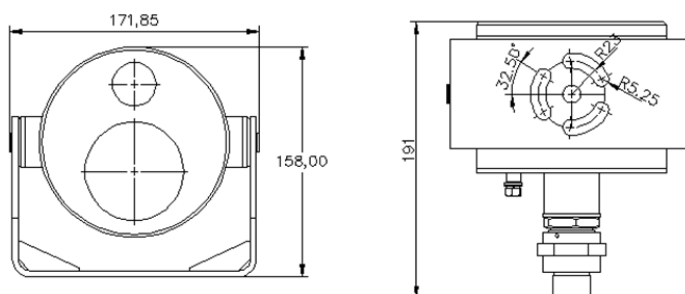

4MP EXPLOSION PROOF DOME CAMERA

ENC-HDO7F-30R-22

Dimension Unit : mm

ORDERING INFORMATION

Part Number	Description	Standard Quantity
ENC-HDO7F-30R-22	4MP SS316L (optional SS304) Explosion Proof IR IP Dome Camera with 2.8mm Fixed Lens, PoE, SD Card Slot, WDR, Smart Analytics and 30m IR Support	1
ENB-BZDW68	Wall Mount Bracket for Norden Explosion Dome Camera	1
ENB-BZDH68	Corner Mount Bracket for Norden Explosion Dome Camera	1
ENB-BZDV68	Pole Mount Bracket for Norden Explosion Dome Camera	1
ENA-EXH010	1 Meter Explosion Proof Hose for Norden Explosion Proof Camera	1
ENA-EXH015	1.5 Meter Explosion Proof Hose for Norden Explosion Proof Camera	1
ENA-EXH020	2 Meter Explosion Proof Hose for Norden Explosion Proof Camera	1