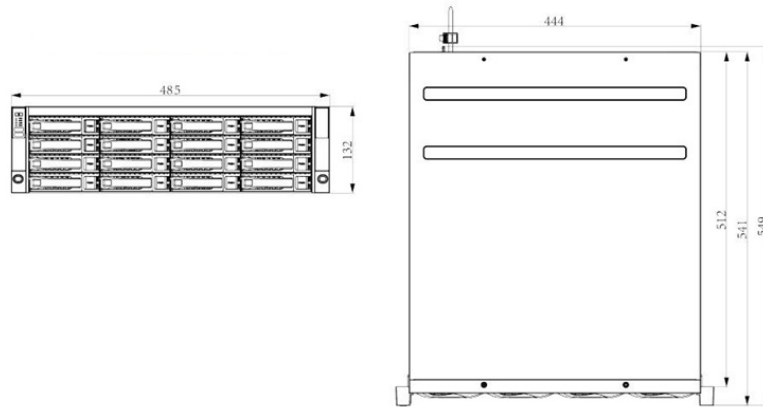

★Product specification and availability are subject to change without notice.

64CH EMBEDDED NETWORK VIDEO RECORDER

ENR-16064-N-PSK

Dimension Unit : mm

ORDERING INFORMATION

Part Number	Description	Standard Quantity
ENR-16064-N-PSK	64Ch Embedded Network Video Recorder with 16 Hot swappable HDD Bays Supports 4K Cameras, HDMI, VGA, RAID, Smart analytics, Redundant power and ONVIF	1

PACKING INFORMATION

Part Number	Packing Mode	Gross weight(Kg)	Dimension(mm)
ENR-16064-N-PSK	Carton Box	20	666x575x249