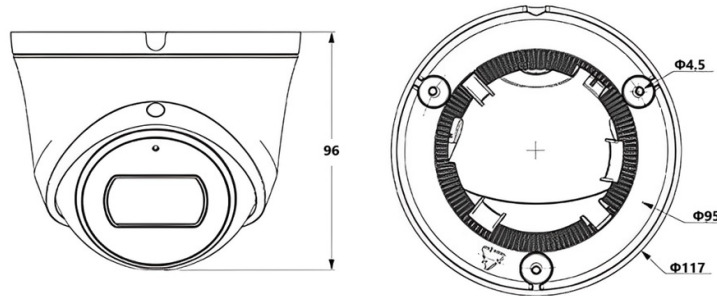

5MP FIXED COMPACT DOME CAMERA

ENV-HCD8F-30R-91

FEATURES

2.8 mm Fixed Lens
Smart IR Up to 30 m
ONVIF Profile (S, G, T)
Built-in Mic
PoE, IP67

SPECIFICATION

MODEL	Model No.	ENV-HCD8F-30R-91
	Type	5MP FIXED COMPACT DOME CAMERA
CAMERA	Image Sensor	1/2.8" CMOS Progressive 5.0 MegaPixel
	Day/Night	Dual IR Cut Filter with Auto Switch
	Lens Type	Fixed
	Focal Length	2.8 mm
	Iris Type	Fixed Iris
	Lens Mount	M12
	Angle of View (H)	94.7°
	Angle of View (V)	52.2°
	Angle of View (D)	118.5°
	Angle Adjustment	Pan 0°~340°, Tilt 0~75°, Rotate 0°~360°
	Aperture	F1.6
	Electronic Shutter	1s ~ 1/100,000s, Auto/Manual
	Min. Illumination	Color: 0.001 lux @ F1.6, B/W: 0 lux with IR
	AGC	Auto / Manual
	Digital Noise Reduction	3D DNR
	S/N Ratio	≥60 dB
	Defog	Smart Defog
	WDR	120 dB
Smart IR	Up to 30 m	
IR LEDs	2	
Wavelength	850 nm	

5MP FIXED COMPACT DOME CAMERA

ENV-HCD8F-30R-91

MODEL		ENV-HCD8F-30R-91
Type		5MP FIXED COMPACT DOME CAMERA
GENERAL	Power Supply	12V DC, PoE (IEEE 802.3af)
	Max. Power Consumption	≤6 W (12V DC), ≤7 W (PoE)
	Working Temperature	-40 °C ~ 60 °C
	Working Humidity	≤95% RH (non-condensing)
	Ingress Protection	IP67
	Vandal Resistant	IK10 (Housing)
	Surge Protection	TVS4000V
	Reset Button	Supported
	Dimensions	Φ117×96 mm
Net Weight	0.47 Kg	

Dimension Unit : mm

ORDERING INFORMATION

Part Number	Description	Standard Quantity
ENV-HCD8F-30R-91	5MP IR IP H.265 Compact Dome camera with 2.8mm Fixed Lens, PoE, WDR, SD card slot, Built-in Mic and 30m IR support	1
ENB-BTEW65	Wall Mount for Norden Turret Camera (Plastic)	1
ENB-BTEJ67	Junction Box for Norden Fixed Lens Turret Camera	1
ENB-BTDV66	Pole Mount Bracket for Norden Dome Camera	1