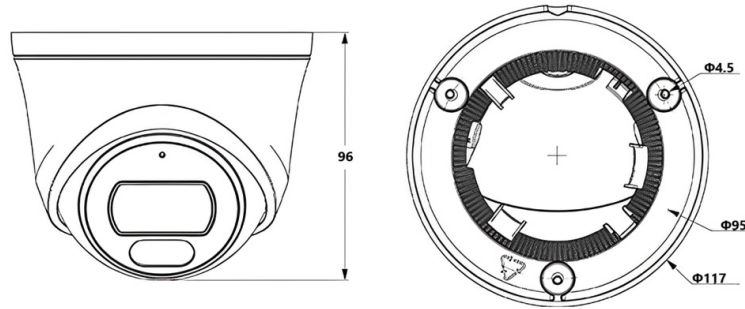

4MP FIXED COMPACT DOME CAMERA

ENV-HCD7F-30R-91

Dimension Unit : mm

ORDERING INFORMATION

Part Number	Description	Standard Quantity
ENV-HCD7F-30R-91	4MP Lowlight IR IP H.265 Compact Dome Camera with 2.8mm Fixed Lens, PoE, WDR, SD Card Slot, Built-in Mic, 30m IR and 15m Warm Light Support	1
ENB-BTEW65	Wall Mount for Norden Lite Series Turret Camera	1
ENB-BTEJ67	Junction Box for Norden Fixed Lens Turret Camera	1
ENB-BTDV66	Pole Mount Bracket for Norden Turret Camera	1

PACKING INFORMATION

Part Number	Packing Mode	Gross weight(Kg)	Dimension(mm)
ENV-HCD7F-30R-91	Carton Box	0.53	140x140x120