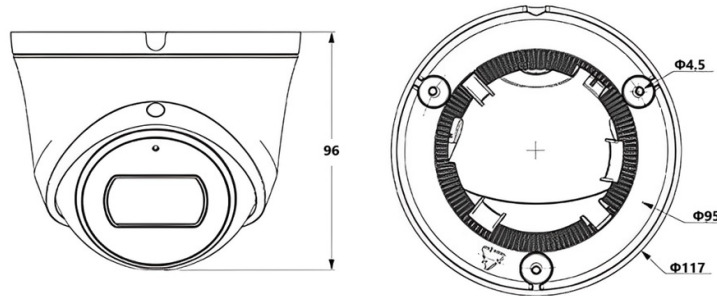

5MP FIXED COMPACT DOME CAMERA

ENV-HCD8F-30R-91

FEATURES

2.8 mm Fixed Lens
Smart IR Up to 30 m
ONVIF Profile (S, G, T)
Built-in Mic
PoE, IP67

SPECIFICATION

MODEL	Model No.	ENV-HCD8F-30R-91
	Type	5MP FIXED COMPACT DOME CAMERA
CAMERA	Image Sensor	1/2.8" CMOS Progressive 5.0 MegaPixel
	Day/Night	Dual IR Cut Filter with Auto Switch
	Lens Type	Fixed
	Focal Length	2.8 mm
	Iris Type	Fixed Iris
	Lens Mount	M12
	Angle of View (H)	94.7°
	Angle of View (V)	52.2°
	Angle of View (D)	118.5°
	Angle Adjustment	Pan 0°~340°, Tilt 0°~75°, Rotate 0°~360°
	Aperture	F1.6
	Electronic Shutter	1s ~ 1/100,000s, Auto/Manual
	Min. Illumination	Color: 0.001 lux @ F1.6, B/W: 0 lux with IR
	AGC	Auto / Manual
	Digital Noise Reduction	3D DNR
	S/N Ratio	≥60 dB
	Defog	Smart Defog
WDR	120 dB	
Smart IR	Up to 30 m	
IR LEDs	2	
Wavelength	850 nm	

5MP FIXED COMPACT DOME CAMERA

ENV-HCD8F-30R-91

MODEL		ENV-HCD8F-30R-91
Type		5MP FIXED COMPACT DOME CAMERA
GENERAL	Power Supply	12V DC, PoE (IEEE 802.3af)
	Max. Power Consumption	≤6 W (12V DC), ≤7 W (PoE)
	Working Temperature	-40 °C ~ 65 °C
	Working Humidity	≤95% RH (non-condensing)
	Ingress Protection	IP67
	Vandal Resistant	IK10 (Housing)
	Surge Protection	TVS4000V
	Reset Button	Supported
	Dimensions	Φ117×96 mm
Net Weight	0.47 Kg	

Dimension Unit : mm

ORDERING INFORMATION

Part Number	Description	Standard Quantity
ENV-HCD8F-30R-91	5MP IR IP H.265 Compact Dome camera with 2.8 mm Fixed Lens, PoE, WDR, SD card slot, Built-in Mic and 30m IR support	1
ENB-BTEW65	Wall Mount for Norden Lite Series Turret Camera (Plastic)	1
ENB-BTEJ67	Junction Box for Norden Fixed Lens Turret Camera	1
ENB-BTDV66	Pole Mount Bracket for Norden Dome Camera	1