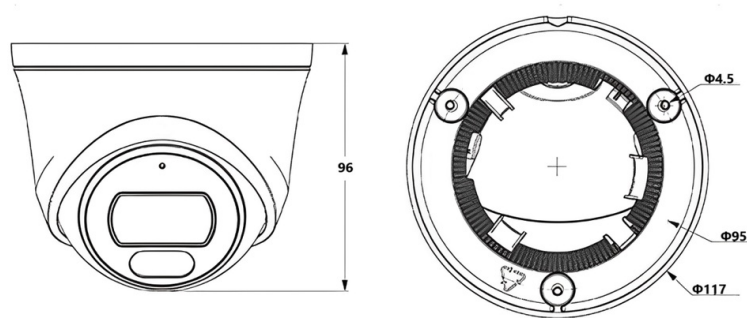

★Product specification and availability are subject to change without notice.

4MP FIXED COMPACT DOME CAMERA

ENV-HCD7F-30R-91

MODEL		ENV-HCD7F-30R-91
Type		4MP FIXED COMPACT DOME CAMERA
GENERAL	Power Supply	12V DC, PoE (IEEE 802.3af)
	Max. Power Consumption	≤4.5 W (12V DC), ≤5 W (PoE)
	Working Temperature	-40 °C ~ 65°C
	Working Humidity	≤95% RH (non-condensing)
	Ingress Protection	IP67
	Vandal Resistant	IK10 (Housing)
	Surge Protection	Supported
	Reset Button	Supported
	Dimensions	Φ117×96 mm
Net Weight	0.46 Kg	

Dimension Unit : mm

ORDERING INFORMATION

Part Number	Description	Standard Quantity
ENV-HCD7F-30R-91	4MP Lowlight IR IP H.265 Compact Dome Camera with 2.8mm Fixed Lens, PoE, WDR, SD Card Slot, Built-in Mic, 30m IR and 15m Warm Light Support	1
ENB-BTEW65	Wall Mount for Norden Lite Series Turret Camera	1
ENB-BTEJ67	Junction Box for Norden Fixed Lens Turret Camera	1
ENB-BTDV66	Pole Mount Bracket for Norden Turret Camera	1
ENB-BTDH66	Outer Corner Bracket for Norden Turret Camera	1