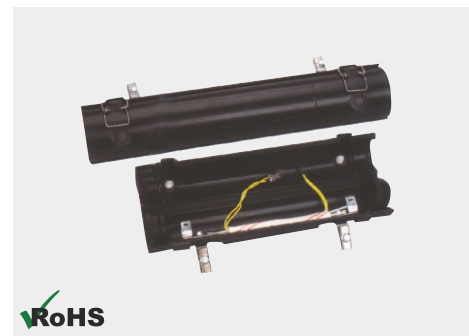

SPLICE CLOSURE HORIZONTAL

This closure is designed for indoor as well as outdoor applications. Available in various sizes from 50 pair up to 600 pair. Easy installation is the main attraction of this product.

ORDERING INFORMATION

Part Number	Description	Size (mm)	Cable Dia. (mm)
224-10020	Telephone Closure 20 Pair	Ø 55 x 280	Ø 5 - 18
224-10050	Telephone Closure 50 Pair	Ø 60 x 345	Ø 5 - 18
224-10100	Telephone Closure 100 Pair	Ø 80 x 480	Ø 5 - 25
224-10150	Telephone Closure 150 Pair	Ø 80 x 350	Ø 5 - 25
224-10200	Telephone Closure 200 Pair	Ø 90 x 560	Ø 5 - 30
224-10300	Telephone Closure 300 Pair	Ø 90 x 560	Ø 5 - 30
224-10400	Telephone Closure 400 Pair	Ø 90 x 560	Ø 5 - 30
224-10600	Telephone Closure 600 Pair	Ø 117 x 660	Ø 5 - 41