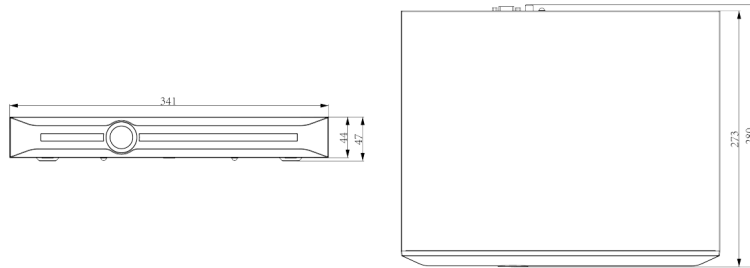

16CH EMBEDDED NETWORK VIDEO RECORDER

ENR-02016-N-LK

Dimension Unit : mm

ORDERING INFORMATION

Part Number	Description	Standard Quantity
ENR-02016-N-LK	16Ch Embedded Network Video Recorder with 2 HDD Bays, Supports 4K Cameras, HDMI, VGA and ONVIF	1