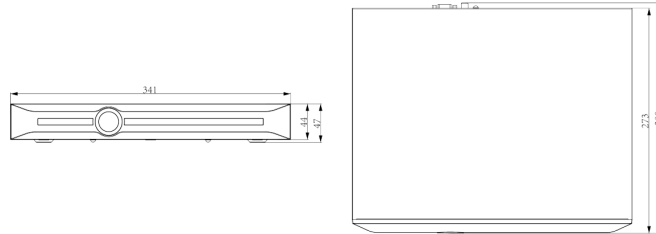

# 8CH EMBEDDED NETWORK VIDEO RECORDER

**ENR-02008-N-LK**

Dimension Unit : mm