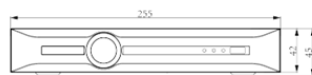

Dimension Unit : mm