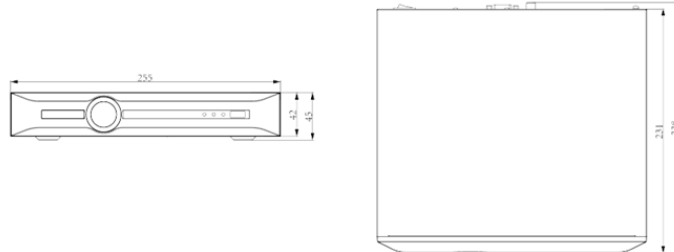

8CH EMBEDDED NETWORK VIDEO RECORDER

ENR-01008-N-LK

Dimension Unit : mm

ORDERING INFORMATION

Part Number	Description	Standard Quantity
ENR-01008-N-LK	8Ch Embedded Network Video Recorder with 1 HDD Bay, Supports 4K Cameras, HDMI, VGA and ONVIF	1

PACKING INFORMATION

Part Number	Packing Mode	Gross weight(Kg)	Dimension(mm)
ENR-01008-N-LK	Carton Box	1.6	385x80x280