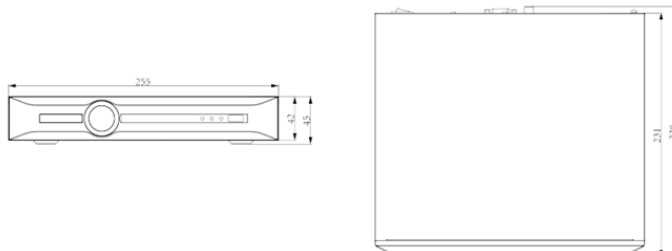

8CH EMBEDDED NETWORK VIDEO RECORDER

ENR-01008-N-8P

Dimension Unit : mm

ORDERING INFORMATION

Part Number	Description	Standard Quantity
ENR-01008-N-8P	8Ch Embedded Network Video Recorder with 1 HDD Bay Supports 8# PoE Ports, HDMI, VGA and ONVIF	1