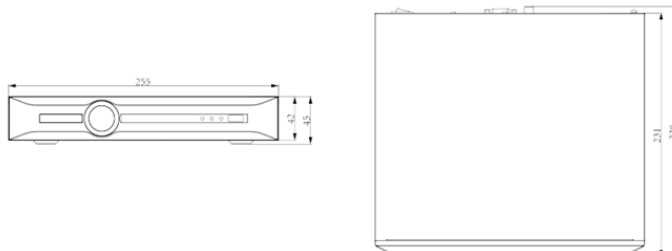

★Product specification and availability are subject to change without notice.

8CH EMBEDDED NETWORK VIDEO RECORDER

ENR-01008-N

Dimension Unit : mm

ORDERING INFORMATION

Part Number	Description	Standard Quantity
ENR-01008-N	8Ch Embedded Network Video Recorder with 1 HDD Bay, Supports HDMI, VGA and ONVIF	1