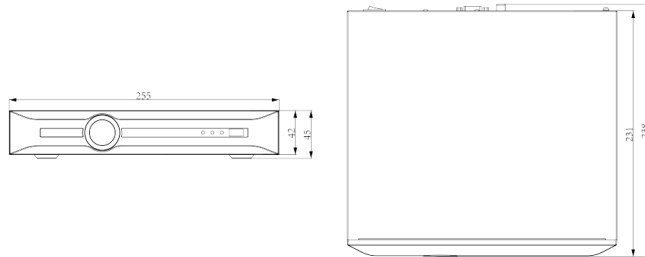

# 4CH EMBEDDED NETWORK VIDEO RECORDER

**ENR-01004-N-LPK**

Dimension Unit : mm