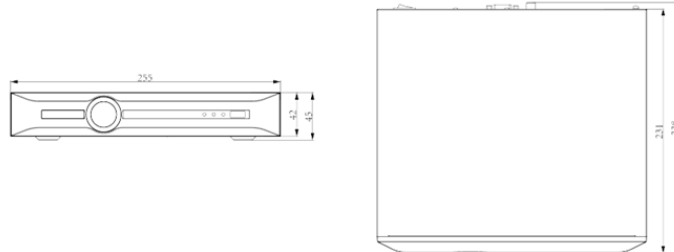

# 4CH EMBEDDED NETWORK VIDEO RECORDER

**ENR-01004-N-4P**

Dimension Unit : mm