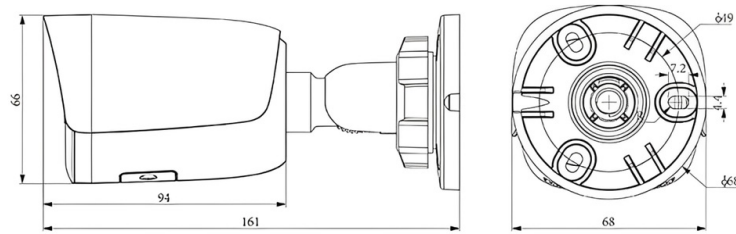

★Product specification and availability are subject to change without notice.

4MP FIXED BULLET CAMERA

ENV-HCB7F-30R-91

MODEL	Model No.	ENV-HCB7F-30R-91
	Type	4MP FIXED BULLET CAMERA
GENERAL	Power Supply	12V DC, PoE (802.3af)
	Max. Power Consumption	≤6 W (12V DC), ≤7 W (PoE)
	Working Temperature	-45 °C ~ 65 °C
	Working Humidity	≤95% RH (non-condensing)
	Ingress Protection	IP67
	Vandal Resistant	IK10 (Housing)
	Surge Protection	Supported
	Reset Button	Supported
	Dimensions	161×68×66 mm
	Net Weight	0.48 kg

Dimension Unit : mm

ORDERING INFORMATION

Part Number	Description	Standard Quantity
ENV-HCB7F-30R-91	4MP Lowlight IR IP H.265 Compact Bullet Camera with 4mm Fixed Lens, PoE, WDR, SD Card Slot, Built-in Mic, 30m IR (Upgradable to 50m) and 15m Warm Light Support	1
ENB-BTUH66	Outer Corner Bracket for Norden Bullet Camera	1
ENB-BTEJ67	Junction Box for Norden Fixed Lens Mini Bullet Camera	1
ENB-BTUV66	Pole Mount Bracket for Norden Bullet Camera	1