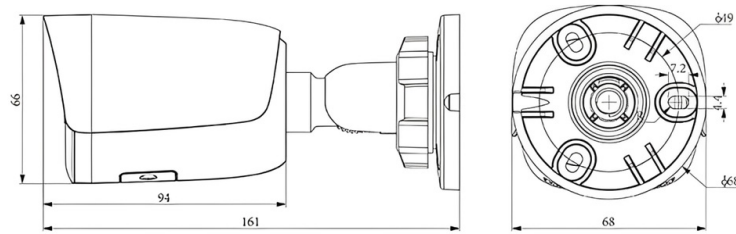

★Product specification and availability are subject to change without notice.

2MP FIXED BULLET CAMERA

ENV-HCB5F-30R-89

MODEL	Model No.	ENV-HCB5F-30R-89
	Type	2MP FIXED BULLET CAMERA
GENERAL	Power Supply	12V DC, PoE (802.3af)
	Max. Power Consumption	≤6 W (12V DC), ≤8 W (PoE)
	Working Temperature	-45 °C ~ 65 °C
	Working Humidity	≤95% RH (non-condensing)
	Ingress Protection	IP67
	Vandal Resistant	IK10 (Housing)
	Surge Protection	TVS4000V
	Reset Button	Supported
	Dimensions	161×68×66 mm
	Net Weight	0.52 kg

Dimension Unit : mm

ORDERING INFORMATION

Part Number	Description	Standard Quantity
ENV-HCB5F-30R-89	2MP IR IP H.265 Bullet Camera with 4mm Fixed Lens, PoE, SD Card Slot, Built-in Mic and 30m(Upgradeable to 50m) IR Support	1
ENB-BTUH66	Outer Corner Bracket for Norden Bullet Camera	1
ENB-BTEJ67	Junction Box for Norden Fixed Lens Mini Bullet Camera	1
ENB-BTUV66	Pole Mount Bracket for Norden Bullet Camera	1

PACKING INFORMATION

Part Number	Packing Mode	Gross weight(Kg)	Dimension(mm)
ENV-HCB5F-30R-89	Carton Box	0.61	215x95x120