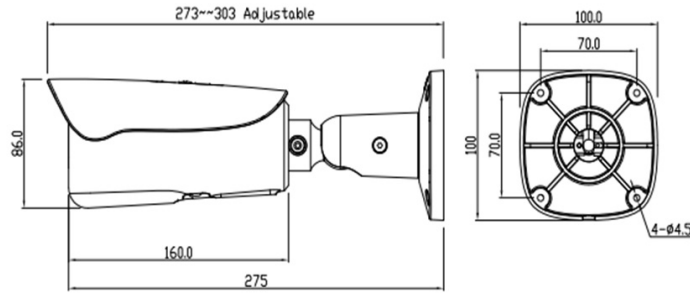

★Product specification and availability are subject to change without notice.

2MP 60FPS LOWLIGHT BULLET CAMERA

ENC-HBU5M-60R-70

Dimension Unit : mm

ORDERING INFORMATION

Part Number	Description	Standard Quantity
ENC-HBU5M-60R-70	2MP 60FPS Lowlight IR IP H.265 Bullet camera with 2.7 to 13.5mm Motorized Lens, PoE, SD card slot, WDR, Smart Analytics and 60M IR support	1
ENB-BCUJ66	Junction Box for Norden Bullet Camera	1
ENB-BCUV67	Pole Mount Bracket for Norden Bullet Camera	1