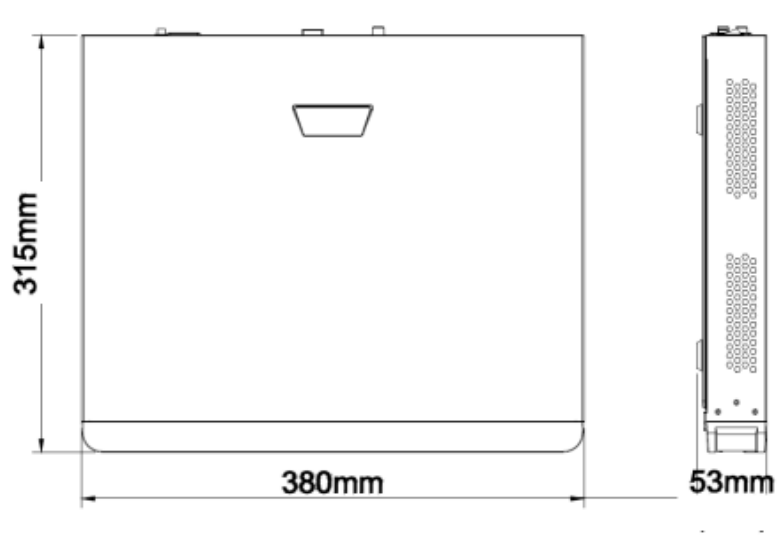

# 8CH EMBEDDED NETWORK VIDEO RECORDER

**ENR-02008-N-8PK**

<b>MODEL</b>	<b>Model No.</b>	<b>ENR-02008-N-8PK</b>
	Type	8CH EMBEDDED NETWORK VIDEO RECORDER
<b>INTERFACE</b>	Protocols	TCP/IP, UDP, IPv4, IPv6, HTTP, HTTPS, FTP, DHCP, DNS, DDNS, RTP/RTSP/RTCP, RTMP, NFS, PPPoE, NTP, UPnP, SMTP, IGMP, QoS, Telnet, Multicast, SNMP, ARP, SSL, P2P
	Compatibility	ONVIF Profile (S, G, T), SDK
	Network	1xRJ45 (10/100/1000 Mbps) Self Adaptive Ethernet Port
	Serial Interface	1xRS485
	USB Interface	1xUSB 2.0, 1xUSB 3.0
	Alarm I/O	8/2
<b>PoE</b>	PoE Interface	8xRJ45 (10/100 Mbps) Self Adaptive Ethernet Port
	Power per PoE Port	30 W
<b>SMART</b>	Alarm Management	Input & Output event, Alarm I/O error, Illegal access, IP Conflict, MAC Conflict, Network Interrupt, PoE overload, Hard disk full, No hard disk Hard disk RW error, Hard disk overload, HDD SMART check error, Abnormal recording, Abnormal temperature, Motion detection, Tampering (Masking), Smart detection, Video loss
	Behavior Detection	Intrusion (Perimeter), Crossline (Tripwire)
	Analytics	Abandoned object (Object Left), Missing object (Object Lost), Face Detection (Capture), People Counting, Crowd Detection, Defocus Detection, Scene Change Detection, Entry / Exit Detection, Auto Tracking **Compatible with analytic supported cameras
<b>STORAGE</b>	SATA	2 SATA Interfaces
	Capacity	Up to 10 TB for each HDD
	e-SATA	N/A
	ANR	Supported
<b>GENERAL</b>	Operating System	Embedded Linux
	User Permission	32 with multiple privilege level
	Client Application	Norden VMS
	Power	110~240V AC
	Redundant Power	N/A
	Power Consumption (without HDD)	≤15 W
	Working Environment	-10 °C ~ 55 °C
	Humidity	≤90% RH
	Chassis	1U
	Dimension	380x315x53 mm
Net Weight	≤2.6 kg	

# 8CH EMBEDDED NETWORK VIDEO RECORDER

ENR-02008-N-8PK

Dimension Unit : mm